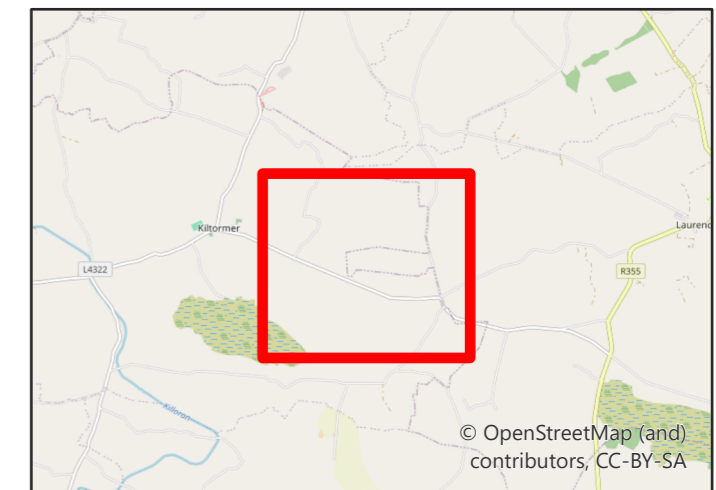

# Gortnalug 110kV Substation Field Numbers Figure 3

Key

 Development Boundary

Neo Office Address:  
Johnstown Business Centre, Johnstown House, Naas, Co. Kildare

0 0.25 0.5 1 Kilometers

Date: 27/01/2026  
Drawn By: David Miller  
Scale (A3): 1:9,000  
Drawing No: NEO01668/025I/A